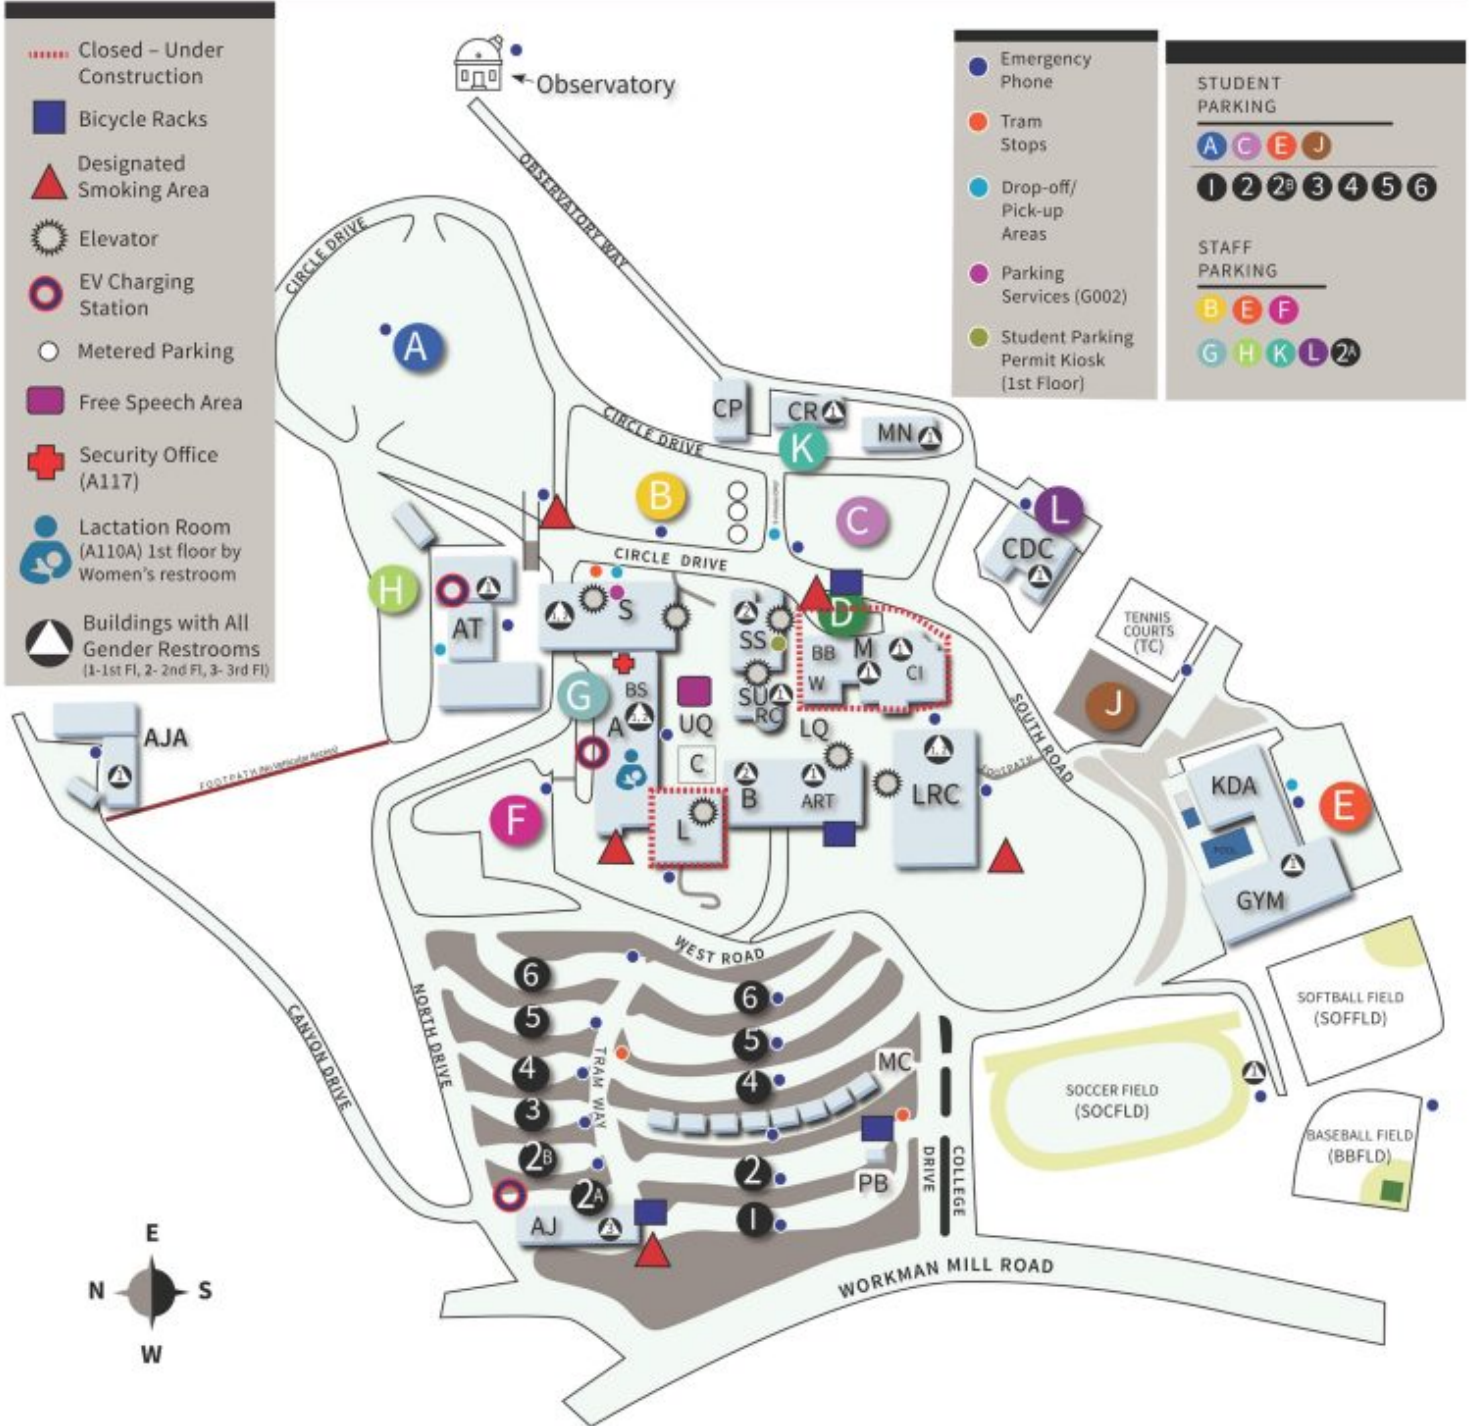

# CAMPUS DIRECTORY

BUILDING LEGEND		Closed - Under Construction	
A	Administration	BS	Bookstore
AJ	Administration of Justice	CI	Campus Inn
AJA	Administration of Justice Annex	C	Canopy
AT	Applied Technology	CP	Central Plant
ART	Art	CR	Central Receiving
B	Business	CDC	Child Development Center
BB	Black Box Theater	GYM	Gymnasium
KDA	Kinesiology, Dance & Athletics	O	Observatory
L	L Building	PB	Information/Parking Booth
LQ	Lower Quad	RC	Rio Café
LRC	Learning Resource Center	S	Science and Math
M	Music	SS	Student Services
MC	Modular Classrooms	SU	Student Union
MN	Maintenance	UQ	Upper Quad
		W	Wray Theater